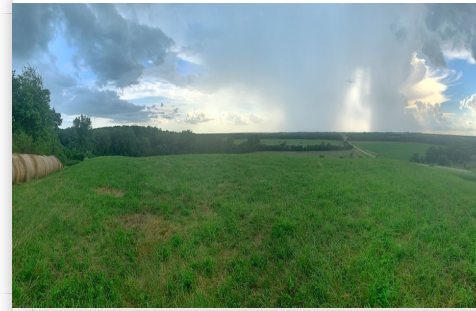

\$92,000

Land For Sale to Build with Hunting in Southern Iowa

MLS # 14022-00037

MLS# : 14022-00037

Price : \$92,000

Type : Land for Sale

Size : 23 Acres

Address : County Highway J55 Clinton Township , Redding , Iowa , 50860

ABOUT THE PROPERTY

County Highway J55

Clinton Township

Redding, Iowa 50860

Looking for the opportunity to walk out your back door and hunt your own timber? This property is the one! This 23-acre parcel has one of the most amazing views in Ringgold County!

It is located on paved County Highway J55 west of Redding, Iowa and approximately 3 miles from the Missouri border. As you enter the gateway upon the ridge, you will enter the perfect area to build your dream home. This area overlooks some of the best bottom ground with rolling hills in the background.

timber that is home to wildlife including turkey and white-tailed deer! Imagine being able to walk out your own backdoor and enter the perfect hunting habitat!

There is also an additional 3-acres of bottom ground to generate income on this acreage as well as hay ground. If you are looking for a quiet peaceful place to call home or make as a weekend get-away, give us a call and make your dream a reality!